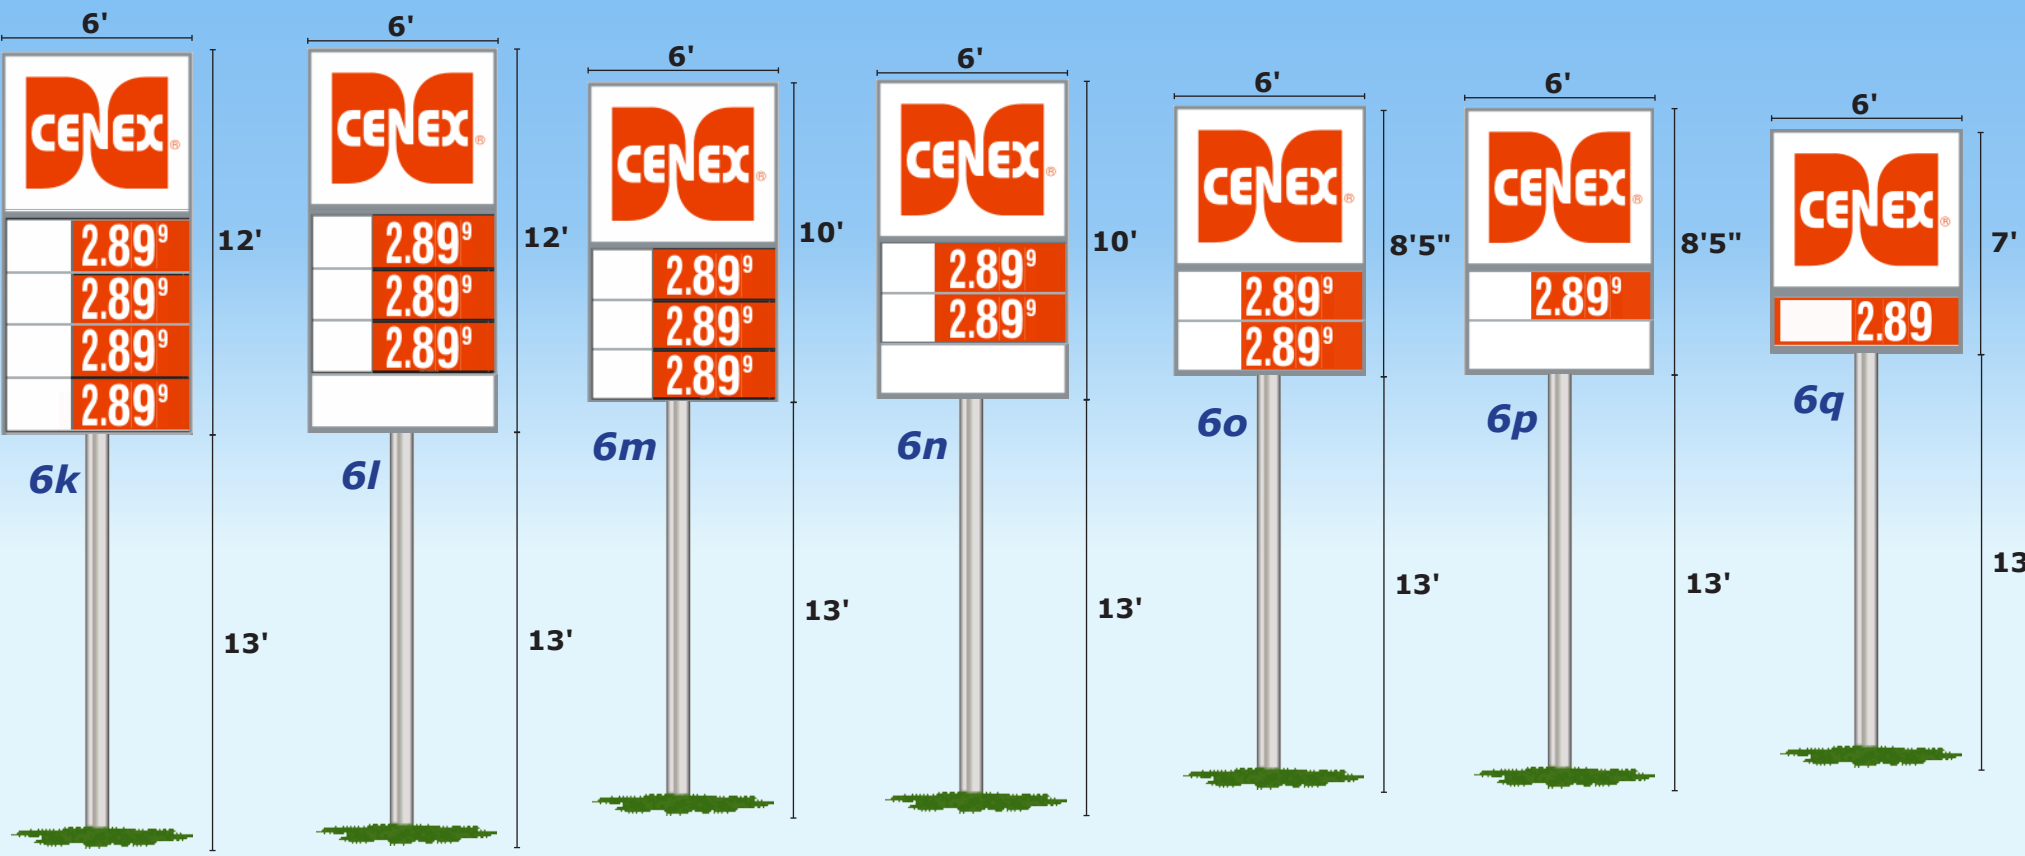

Single pole signs: 6' logos

LED gas pricers

Standard models feature red digits, but green digits are available. Available products: unleaded, super unleaded, premium, super premium, diesel and E-85.

Manual gas faces

Manual gas pricers automatically include labels for unleaded, super unleaded, unleaded plus and premium unleaded blends. Additional faces can be ordered if needed.

Panels and faces

Use these panels and faces in blank spaces in your Cenex pylon sign to advertise other offerings at your Cenex station, such as ATMs, car washes, and the availability of diesel and Ampride fuels.

Other components

Even if your main Cenex logo sign and the main cabinet are filled with manual or LED gas pricers, other options are available for advertising and messages. Manual reader boards or digital message boards can be added, as well as small cabinets to advertise the availability of diesel fuels, car washes, or Pay at the Pump services.

Customer: CENEX	Date: 16-May-2012	Prepared By: PLE	NOTE: Color output may not be exact when viewing or printing this drawing. All colors used are PMS or the closest CMYK equivalent. If these colors are incorrect, please provide the correct PMS match and a revision to this drawing will be made.		700 21st St SW Watertown, SD 57201 Phone: 800-843-9888
Location: VARIOUS	File Name: CEN_FamilyOfSigns_1x6	Scale: Exterior signage: 1 inch = 6 feet			