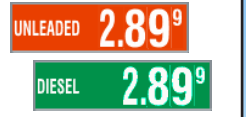

Single pole signs: 6' logos

LED gas pricers

Standard models feature red digits, but green digits are available. Available products: unleaded, super unleaded, premium, super premium, diesel and E-85.

Manual gas faces

Manual gas pricers automatically include labels for unleaded, super unleaded, unleaded plus and premium unleaded blends. Additional faces can be ordered if needed.

Panels and faces

Use these panels and faces in blank spaces in your Cenex pylon sign to advertise other offerings at your Cenex station, such as ATMs, car washes, and the availability of diesel and Ampride fuels.