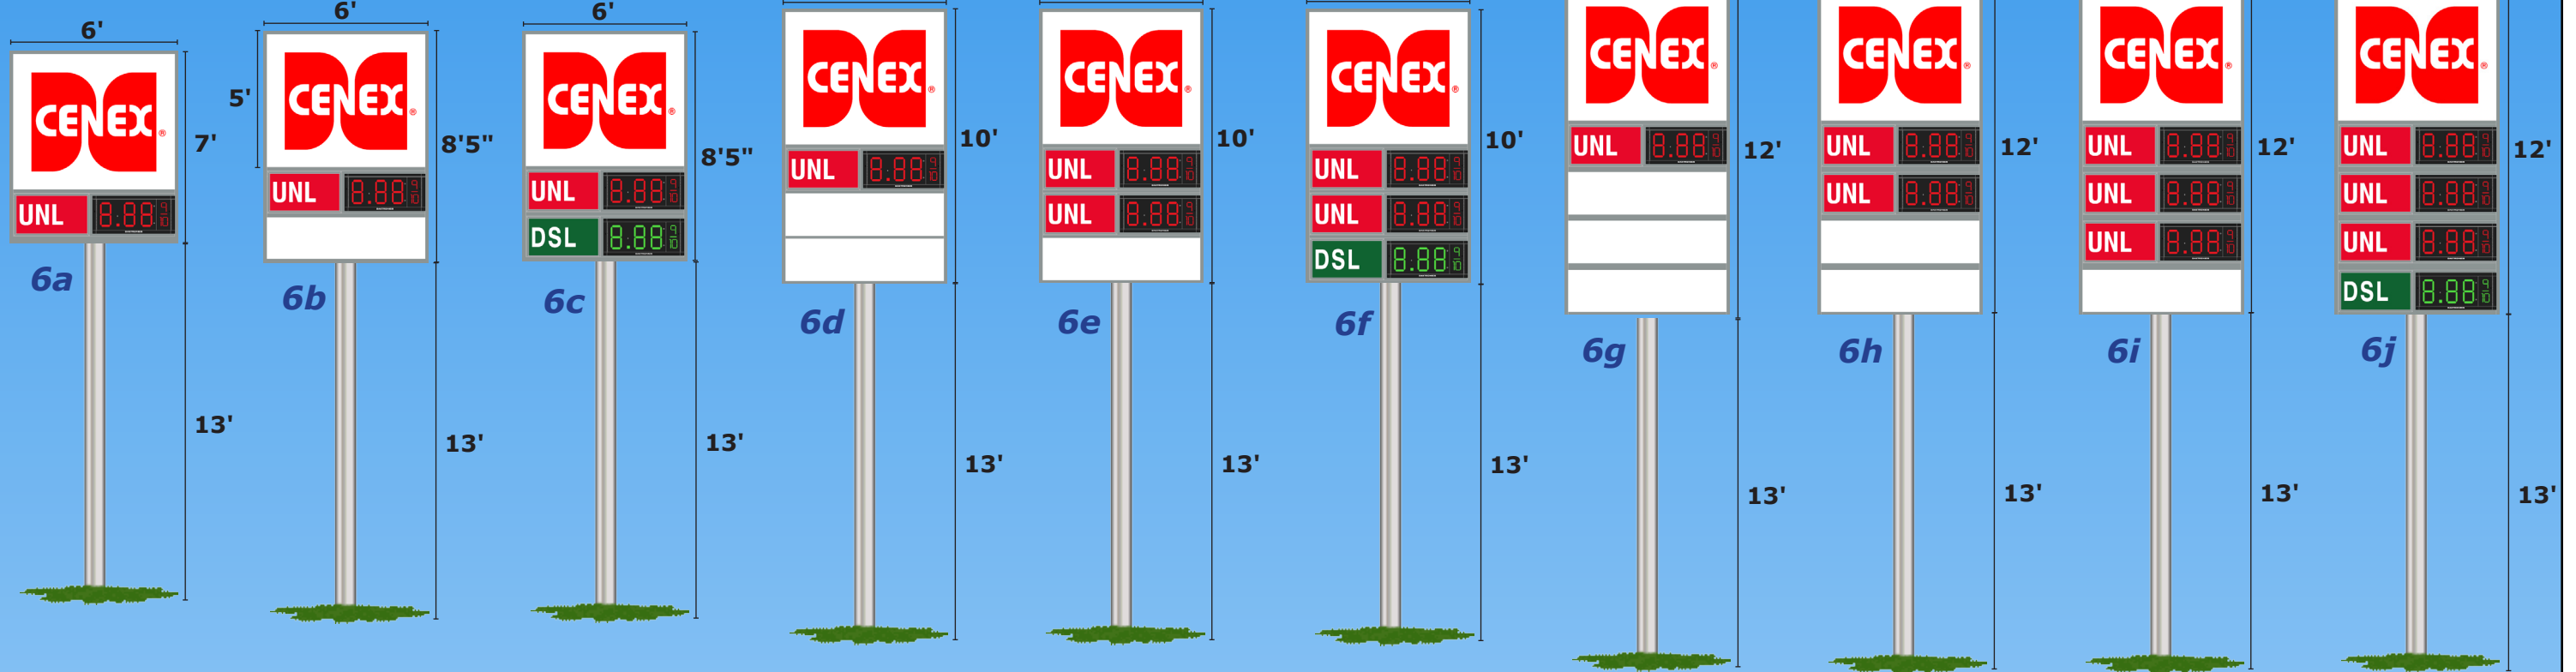

Single pole signs: 6' logos

LED gas pricers

Standard models feature red digits, but green digits are available. Available products: unleaded, super unleaded, premium, super premium, diesel and E-85.

Manual gas faces

Manual gas pricers automatically include labels for unleaded, super unleaded, unleaded plus and premium unleaded blends. Additional faces can be ordered if needed.

Panels and faces

Use these panels and faces in blank spaces in your Cenex pylon sign to advertise other offerings at your Cenex station, such as ATMs, car washes, and the availability of diesel and Ampride fuels.

Other components

Even if your main Cenex logo sign and the main cabinet are filled with manual or LED gas pricers, other options are available for advertising and messages. Manual reader boards or digital message boards can be added, as well as small cabinets to advertise the availability of diesel fuels, car washes, or Pay at the Pump services.

Customer: CENEX	Date: 16-May-2012	Prepared By: PLE	NOTE: Color output may not be exact when viewing or printing this drawing. All colors used are PMS or the closest CMYK equivalent. If these colors are incorrect, please provide the correct PMS match and a revision to this drawing will be made.		700 21st St SW Watertown, SD 57201 Phone: 800-843-9888
Location: VARIOUS	File Name: CEN_FamilyOfSigns_1x6	Scale: Exterior signage: 1 inch = 6 feet			