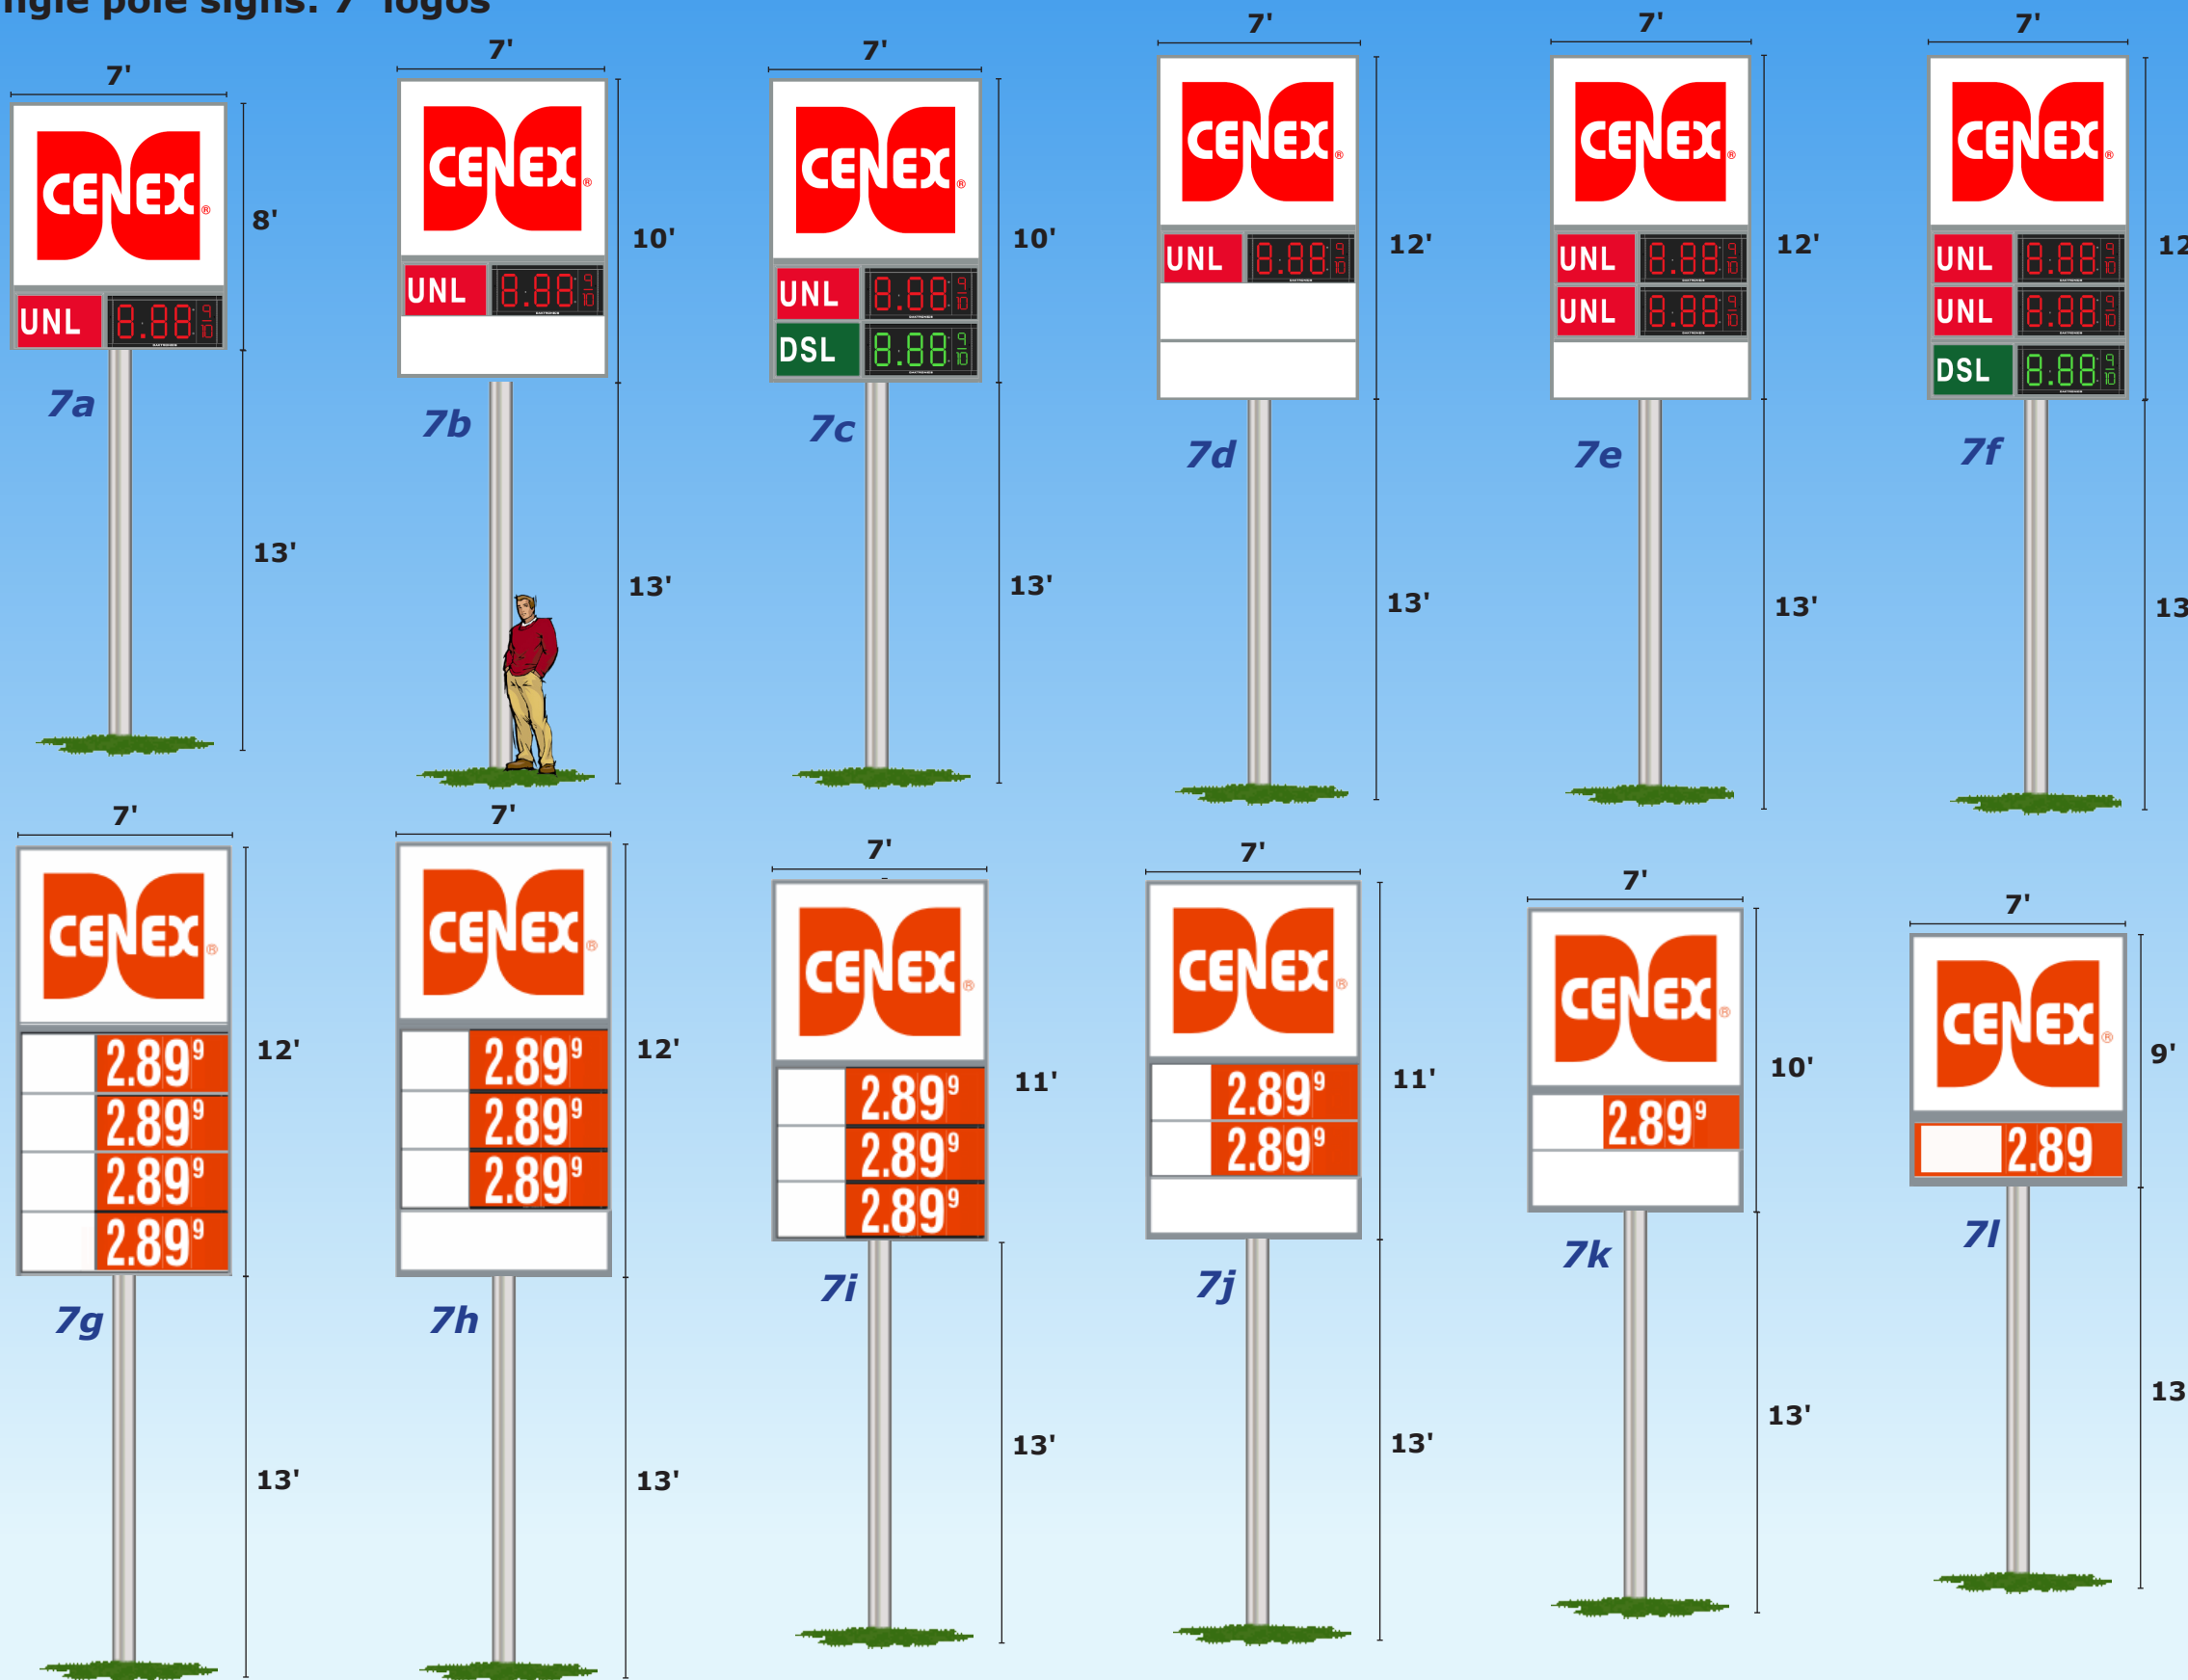

Single pole signs: 7' logos

LED gas pricers

Digital LED gas pricers are available for most products, including unleaded, super unleaded, premium, diesel and E-85. Standard models feature red numbers, but green digits are also available.

Manual gas faces

Cenex pylon signs with manual gas pricers automatically include labels for unleaded, super unleaded, unleaded plus and premium unleaded blends. Additional faces for other fuel types are also available.

Panels and faces

Use these panels and faces in blank spaces in your Cenex pylon sign to advertise other offerings at your Cenex station, such as ATMs, car washes, and the availability of diesel and Ampride fuels.

Other components

Even if your main logo sign and the main cabinet are filled with manual or LED gas pricers, other options are available for advertising and messages. Manual reader boards or digital message boards can be added, as well as small cabinets to advertise the availability of diesel fuels, car washes, or Pay at the Pump services.