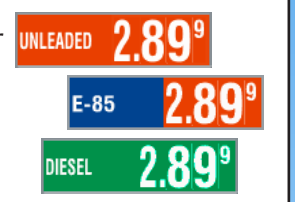

Single pole signs: 7' logos

LED gas pricers

Digital LED gas pricers are available for most products, including unleaded, super unleaded, premium, diesel and E-85. Standard models feature red numbers, but green digits are also available.

Manual gas faces

Cenex pylon signs with manual gas pricers automatically include labels for unleaded, super unleaded, unleaded plus and premium unleaded blends. Additional faces for other fuel types are also available.