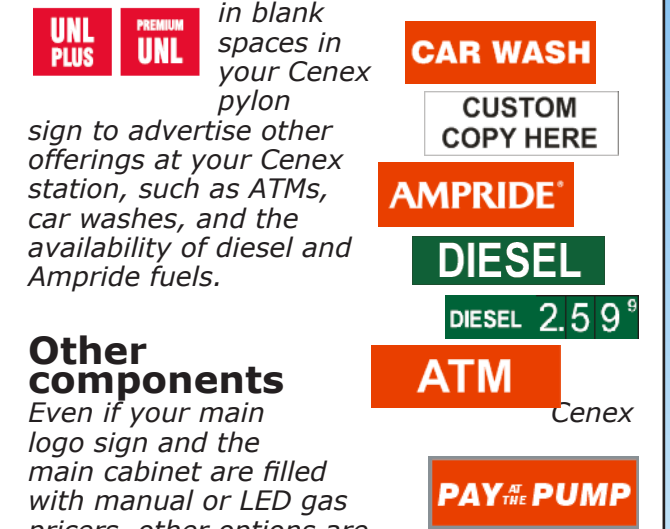

Single pole signs: 7' logos

LED gas pricers

Digital LED gas pricers are available for most products, including unleaded, super unleaded, premium, diesel and E-85. Standard models feature red numbers, but green digits are also available.

Manual gas faces

Cenex pylon signs with manual gas pricers automatically include labels for unleaded, super unleaded, unleaded plus and premium unleaded blends. Additional faces for other fuel types are also available.

Panels and faces

Use these panels and faces in blank spaces in your Cenex pylon sign to advertise other offerings at your Cenex station, such as ATMs, car washes, and the availability of diesel and Ampride fuels.

Other components

Even if your main logo sign and the main cabinet are filled with manual or LED gas pricers, other options are available for advertising and messages. Manual reader boards or digital message boards can be added, as well as small cabinets to advertise the availability of diesel fuels, car washes, or Pay at the Pump services.