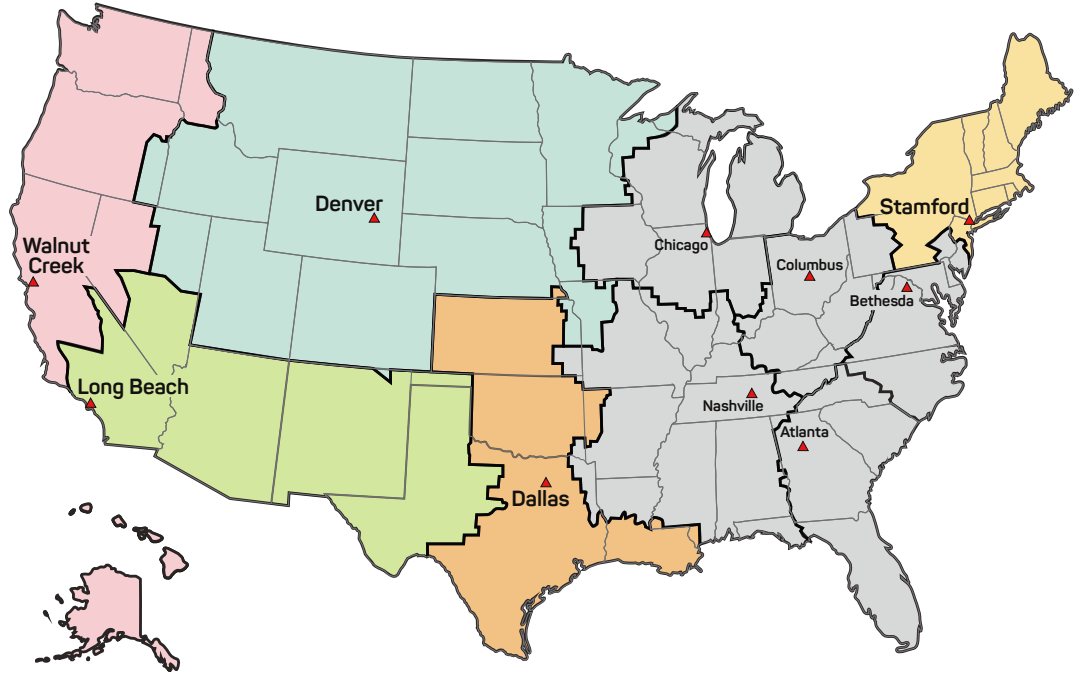

# McDonald's 2024 Program Signage

Version 4.0

Sizes and Configurations subject to  
change pending code restrictions

**persóna**  
SIGNS | LIGHTING | IMAGE

U.S FIELD OFFICE AND CO-OP TERRITORIES

ROAD SIGN

DIRECTIONAL SIGN

MONUMENT SIGN

HIGHWAY SIGN