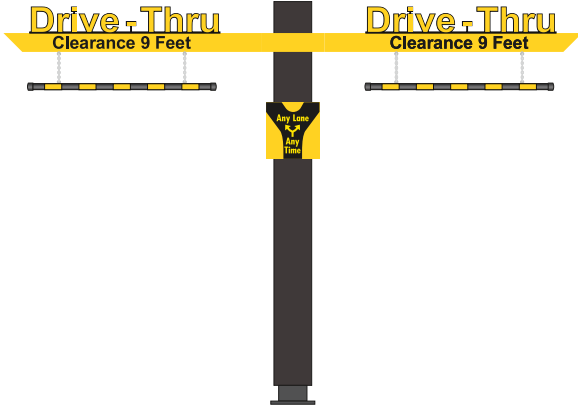

playplace

22" PLAYPLACE LETTERS

WINDOW POSITION SIGNS

**Drive-Thru**  
Clearance 9 Feet

**Drive-Thru**  
Clearance 9 Feet

Order Here

drive thru open  
24 hours

10 5  
11 11  
11 11

**DRIVE THRU SIGNS**

**DRIVE  
THRU**

**DOUBLE ARM GATEWAY**  
Single Arm Style also Available

**ORDER HERE CANOPY**

**BOLLARD SIGN**

Permanent Base

Moveable Base

**ROA PARKING & ROLL FORWARD SIGNS**